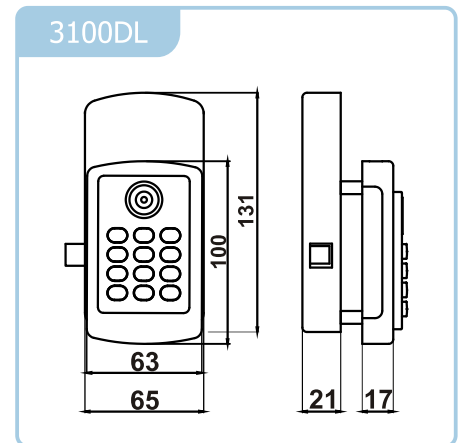

Technical Specification

Power:	4 x 1.5 AA Batteries
Operations:	15,000 Openings
Low battery:	When lock signals "Low Battery" there will be 100 additional openings
Memory:	Non-Volatile memory will be retained when changing batteries
Battery Override:	A battery case can be plug in external round socket
Material:	Stainless Steel
Door thickness:	12mm (0.47") up to 22mm (0.87")
Buttons:	12 individual round buttons
Functions:	Private or Public
Fitting options:	New or retrofit
Finish:	Silver (Brushed Stainless Steel)
Accessories available:	iButton, Override battery case
Codes & Keys :	Cyber Digits Classic has 4 code & key levels Owner key, Master key And User code or User key
Unlocking feature:	Automatic motor driving
Net Weight:	554g
Gross Weight:	1278g(2 locks/box)
Packing:	10 boxes / ctn.(20 locks/ctn)
Carton Size:	435mm x 245mm x 180mm

Dimensions:

Codes & iButton keys

The locks is supplied without factory preset codes & iButton keys
iButton keys have to order separately

- Owner key (Red) : 1 group**
- Master key (Blue) : 3 group**
- User code : 1 group**
- User key : 1 group (optional)**