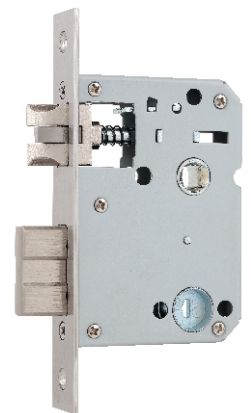

Be-Tech
Smart Lock

- 50mm Backset Lockcase
- Fingerprint& RF Card& Touchpad
- Matte Black

Easy Access
Leading Keyless Solutions Since 1992

Various Access

There are smart phone, PIN code, RFID card, fingerprint and mechanical key for your choice.(Smart phone unlocking is based on adding WIFI module).

Indoor Electronic Double Lock Switch

Only master code can unlock the lock when indoor electronic double lock switch is activated.

Locks Monitoring

View your lock history, see a list of users, their assigned codes, and each entry time. Get real-time alerts when someone accesses your home.

Unlock your door anywhere, never keep a visitor waiting outside the door anymore.

Mechanical key override

For emergency, it can also be unlocked with a mechanical key.

Convenient

Model

Reliable

Safe

Latch(60/70mm)

Lockcase(50/50mm)

Specification

Parts	Specifications	Remarks
Front(Front Body)	Aluminum Alloy 167.5mm*67.5mm*70mm	Temperature: Workable -20°C~55°C Humidity: Workable 20%~93% +/2RH
Back(Back Body)	Aluminum Alloy 167.5mm*67.5mm*66.5mm	
Door Thickness	1-3/8" to 2" (35mm to 50mm)	
Finish	Matte Black, Satin Nickel	
Pin-Codes	Up to 99 groups, 1 Master code, 98 User codes	
Fingerprint	Up to 99 User fingerprints	
Battery	4 AA alkaline batteries	Last up to 12 months(10 times used a day)