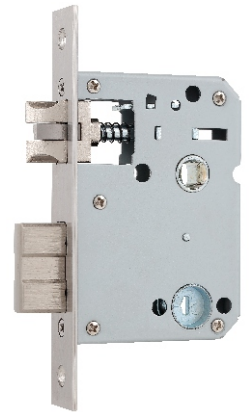

Be-Tech
Smart Lock

- 50mm Backset Lockcase
- Fingerprint& RF Card& Touchpad
- Matte Black

Easy Access
Leading Keyless Solutions Since 1992

Various Access

There are smart phone, PIN code, RFID card, fingerprint and mechanical key for your choice.(Smart phone unlocking is base on adding WIFI module).

Indoor Electronic Double Lock Switch

Only master code can unlock the lock when indoor electronic double lock switch is activated.

Locks Monitoring

View your lock history, see a list of users, their assigned codes, and each entry time. Get real-time alerts when someone accesses your home.

Unlock your door anywhere, never keep a visitor waiting outside the door anymore.

Mechanical key override

For emergency, it can also be unlocked with a mechanical key.

Convenient

Model

Reliable

Safe

Latch(60/70mm)

Lockcase(50/50mm)

Specification

Parts	Specifications	Remarks
Front(Front Body)	Aluminum Alloy 259mm*66.5mm*68mm	Temperature: Workable -20°C~55°C Humidity: Workable 20%~93% +/2RH
Back(Back Body)	Aluminum Alloy 259mm*66.5mm*65mm	
Door Thickness	1-3/8" to 2" (35mm to 50mm)	
Finish	Matte Black	
Pin-Codes	Up to 99 groups, 1 Master code, 98 User codes	
Fingerprint	Up to 99 User fingerprints	
Battery	4 AA alkaline batteries	Last up to 12 months(10 times used a day)