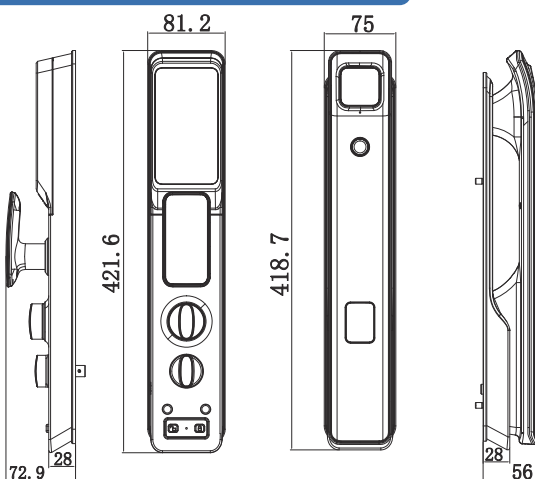

Product Overview- A10

Back Body

72.9(D)x81.2(W)x421.6(H)mm

Front Body

56(D)x75(W)x418.7(H)mm

Specification

Front Body	Aluminum Alloy 418.7mm*75mm*56mm
Back Body	Aluminum Alloy 421.6mm*81.2mm*72.9mm
Door Thickness	1.57" to 4.72" (40mm to 100mm)
Finishes	Matte Black
Pin-Codes	Up to 100 groups
RF Card	Up to 100 Cards
Fingerprint	Up to 100 groups
Facial Recognition	Up to 50 sets
Battery	5000mah Lithium Battery

Product Dimensions

Main Features

- **Various Access**
  There are smart phone, PIN code, RFID card, Face Recognition, fingerprint and mechanical key for your choice. (Smart phone unlocking is base on adding WIFI module).
- **Visual Intercom**
  Built-in high-definition camera, no matter you are indoor, or wherever you are, you can communicate with visitors through your phone or back screen, as well as checking the real-time situation outdoor at any time.
- **Remote Unlocking**
  Unlock your door anywhere, never keep a visitor waiting outside the door anymore.
- **Wandering Detection**
  An alarm will be raised if someone is wandering back and forth outdoor.
- **Scramble Code**
  When your friends or other people go home with you, scramble code supports you enter random digits before or after the correct access code.
- **Sharing And Convenient**
  You can share code with friends and guests valid for a few weeks, hours or minutes, and revoke them whenever you need to. Never worry about lost, stolen or copied keys again.
- **Mechanical Key Override**
  For emergency, it can also be unlocked with a mechanical key.
- **Power By Tuya**
  Like other Tuya IOT devices, the lock can be managed by Tuya App which can help you build a smart home.

Guangdong Be-Tech Security Systems Limited

No.17,Ronggui Technology Industrial Park Keyuan 3rd Road, Shunde, Foshan, Guangdong,P.R.China
E-mail:export@be-tech.com.cn | www.betechlock.com | www.betechiot.com

Tel:+86 757 28376123

Fax:+86 757 28308823

Specifications may change without notice.

ID: 04-BTFMTA42C2507-E1-01