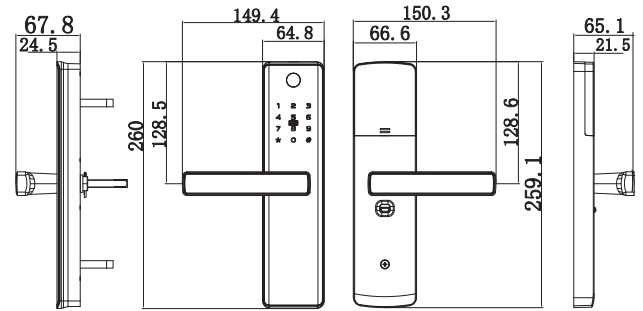

K61 Series

Be-Tech Smart Lock

Power By Tuya | Face & Palm Vein Recognition
| App | Multiple Color Options

Easy Access

Leading Keyless Solutions Since 1992

Multiple Color Options-K61 Series

Product Dimensions