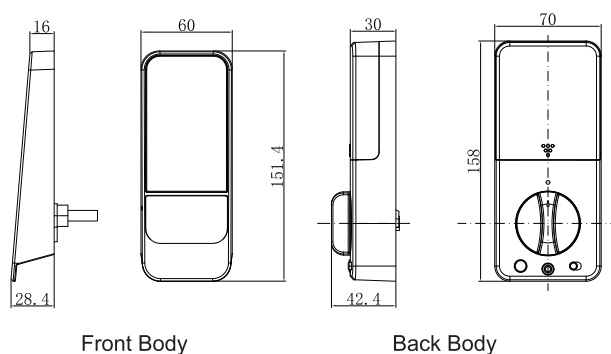

## Specification

|                           |   |
|---------------------------|---|
| <b>Front (Front Body)</b> | 5.96 × 2.36 × 1.12 in<br>151.4 × 60 × 28.4 mm                 |
| <b>Back (Back Body)</b>   | 6.22 × 2.76 × 1.18 in<br>158 × 70 × 30 mm                     |
| <b>Unlock Methods</b>     | PIN code, Card, Mechanical key, APP<br>Fingerprint, Plam vein |
| <b>Finsh</b>              | All Black   |
| <b>Battery</b>            | 4 x AA alkaline batteries                                     |
| <b>Temperature</b>        | Workable -20°C ~ +60°C  |
| <b>Humidity</b>           | Workable 0% ~ 95%RH   |

## Product Dimensions

Unit: mm

Front Body

Back Body